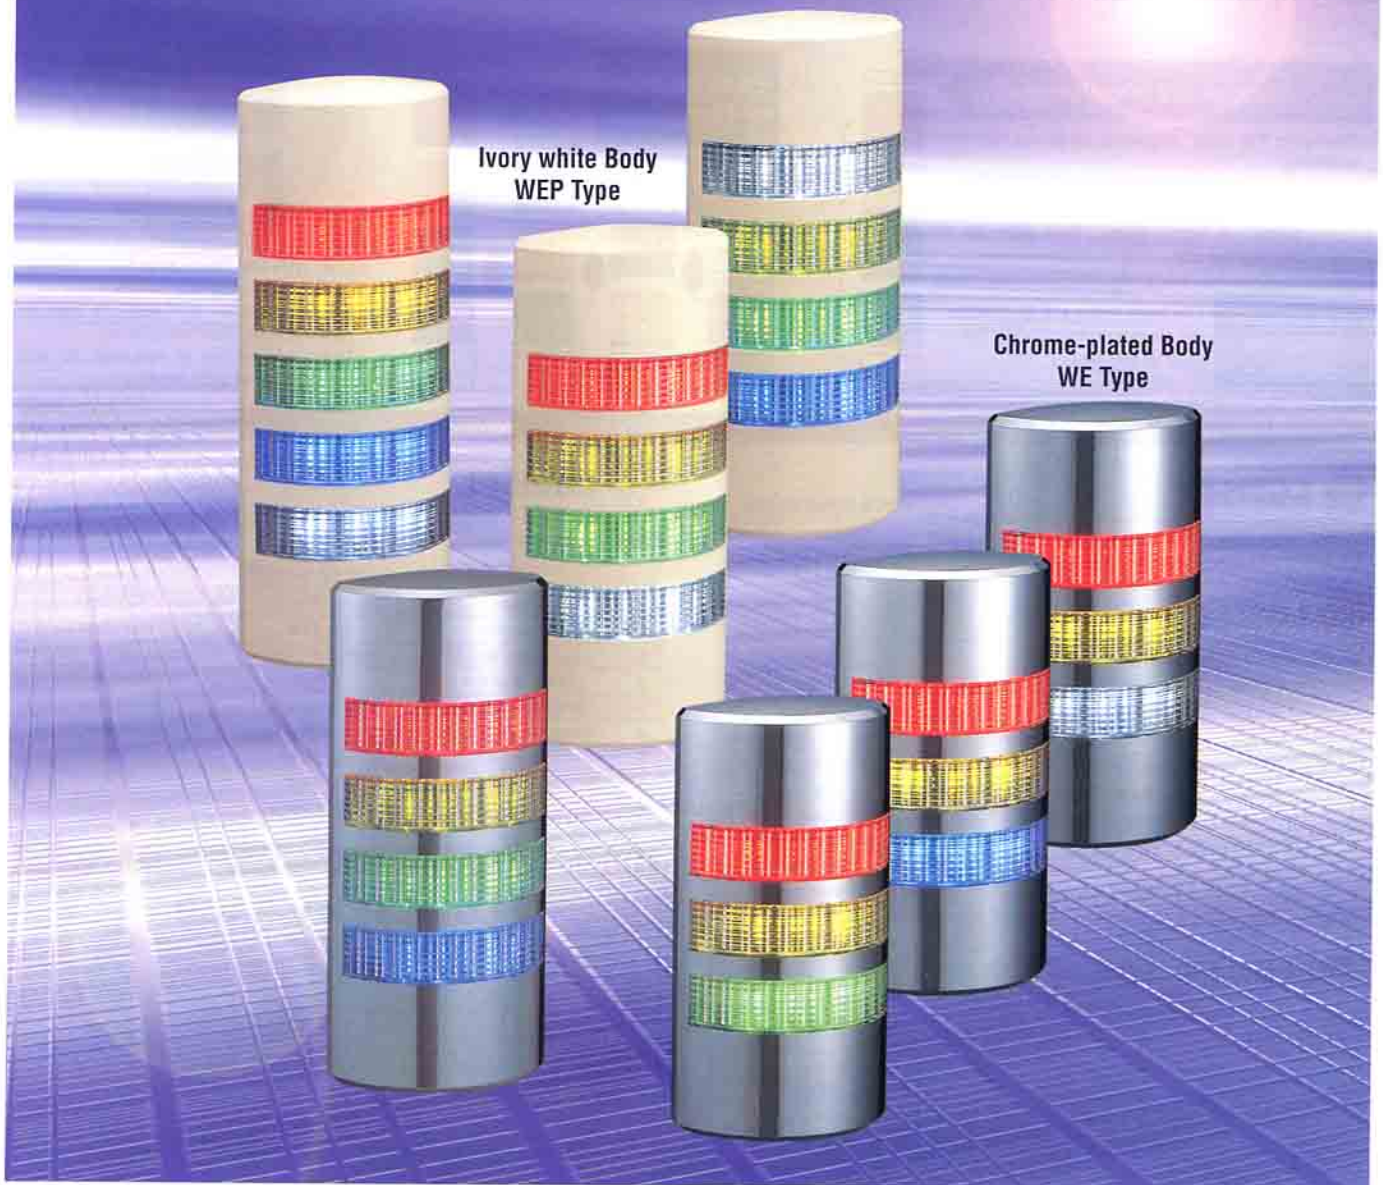

WEP/WE

Next generation unique half moon shape signal tower suites versatile application.

- Clear Vertical cut lenses enhance illumination for a wide perspective.
- LED colors are available in Red, Amber, Green, Blue and Clear. Any color combination is available as custom made.
- Chrome-plated and light gray color housing are available.
- FB type features flashing/continuous light and super-loud buzzer with 90dB output (at 1m).
- Open-collector compatibility enables direct drive by PLC.
- Indicators accommodate vertical or horizontal installation, meeting the needs of any equipment or application.
- Lenses are made of polycarbonate resin for superior durability and light transmission.
- IP65 construction (IP54 for FB type) is dustproof and jetstream-proof.

IP65 construction is safe for installation in damp locations, dusty factories and outdoor environments.

Profile
37.5
mm

Electronic
sound:2

IP65

NPN/PNP
Open collector
24V

CE
24V type

cUL[®] US
Optional

**Super-thin styling ...
just 37.5 mm!**

Patlite has created a revolutionary lighting design (patent pending) in which multiple LEDs project light across a broad peripheral area, ensuring equal intensity at the sides as well as the front. This design, with its side-projection technology, is a unique achievement in signal light design.

FB type approx. 60 flashes per minute.

How to order

WEP-302FB-RAG	
Body color WE:Chrome-plated WEP:Ivory white	Color R:Red A:Amber G:Green B:Blue C:Clear Top to bottom
Stack 3~5	Type Nothing:Continuous light FB:Continuous or flashing light with audible alarm
Rated Voltage 02:AC/DC24V	