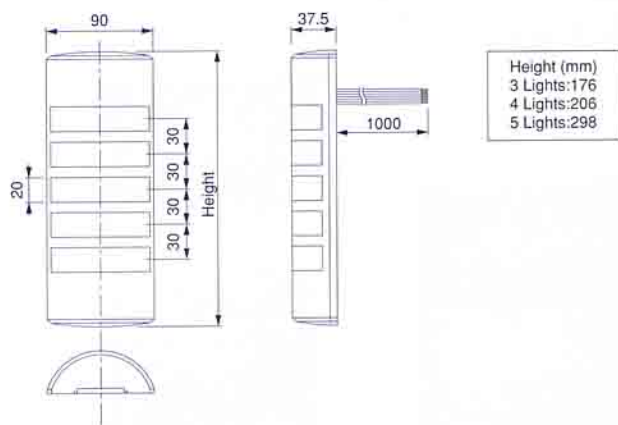

WEP/WE

Next generation unique half moon shape signal tower suites versatile application.

- Clear Vertical cut lenses enhance illumination for a wide perspective.
- LED colors are available in Red, Amber, Green, Blue and Clear. Any color combination is available as custom made.
- Chrome-plated and light gray color housing are available.
- FB type features flashing/continuous light and super-loud buzzer with 90dB output (at 1m).
- Open-collector compatibility enables direct drive by PLC.
- Indicators accommodate vertical or horizontal installation, meeting the needs of any equipment or application.
- Lenses are made of polycarbonate resin for superior durability and light transmission.
- IP65 construction (IP54 for FB type) is dustproof and jetstream-proof.

IP65 construction is safe for installation in damp locations, dusty factories and outdoor environments.

Profile
37.5
mm

Electronic
sound:2

IP65

NPN/PNP
Open collector
24V

CE
24V type

cUL[®] US
Optional

**Super-thin styling ...
just 37.5 mm!**

Patlite has perfected a 37.5mm thin design that significantly enhances integration with the equipment to which the signal system is attached.

New and exclusive LED lighting design (patent pending) PAT.P

Dimensions

Mounting Dimension

Note: See page 84 for wiring diagram

WEP/WE type

Number of stacks	Model	Rated Voltage	Power Consumption	Mass
3Lights	-302	AC/DC 24V	1.7W	0.26kg
	-302FB	AC/DC 24V	2.7W	0.30kg
4Lights	-402	AC/DC 24V	2.0W	0.31kg
	-402FB	AC/DC 24V	3.2W	0.35kg
5Lights	-502	AC/DC 24V	2.7W	0.31kg
	-502FB	AC/DC 24V	3.7W	0.35kg