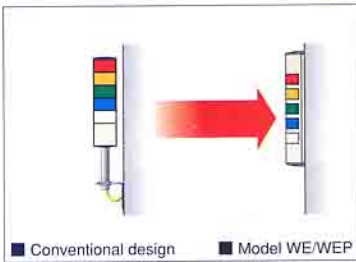

Profile
37.5
mm

Electronic
sound:2

IP65

NPN/PNP
Open collector
24V

CE
24V type

cUL® US
Optional

**Super-thin styling ...
just 37.5 mm!**

Patlite has perfected a 37.5mm thin design that significantly enhances integration with the equipment to which the signal system is attached.