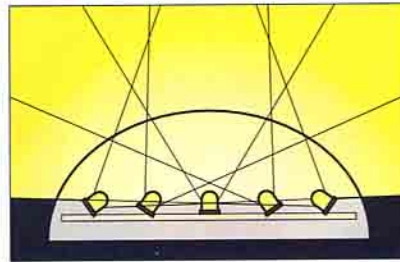

WEP/WE

Next generation unique half moon shape signal tower suites versatile application.

- Clear Vertical cut lenses enhance illumination for a wide perspective.
- LED colors are available in Red, Amber, Green, Blue and Clear. Any color combination is available as custom made.
- Chrome-plated and light gray color housing are available.
- FB type features flashing/continuous light and super-loud buzzer with 90dB output (at 1m).
- Open-collector compatibility enables direct drive by PLC.
- Indicators accommodate vertical or horizontal installation, meeting the needs of any equipment or application.
- Lenses are made of polycarbonate resin for superior durability and light transmission.
- IP65 construction (IP54 for FB type) is dustproof and jetstream-proof.

Patlite has perfected a 37.5mm thin design that significantly enhances integration with the equipment to which the signal system is attached.

New and exclusive LED lighting design (patent pending) PAT.P

Patlite has created a revolutionary lighting design (patent pending) in which multiple LEDs project light across a broad peripheral area, ensuring equal intensity at the sides as well as the front. This design, with its side-projection technology, is a unique achievement in signal light design.