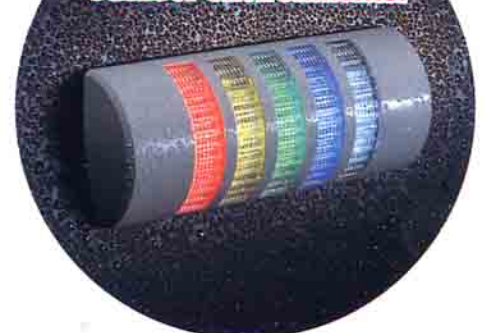

Next generation unique half moon shape signal tower suites versatile application.

- Clear Vertical cut lenses enhance illumination for a wide perspective.
- LED colors are available in Red, Amber, Green, Blue and Clear. Any color combination is available as custom made.
- Chrome-plated and light gray color housing are available.
- FB type features flashing/continuous light and super-loud buzzer with 90dB output (at 1m).
- Open-collector compatibility enables direct drive by PLC.
- Indicators accommodate vertical or horizontal installation, meeting the needs of any equipment or application.
- Lenses are made of polycarbonate resin for superior durability and light transmission.
- IP65 construction (IP54 for FB type) is dustproof and jetstream-proof.

IP65 construction is safe for installation in damp locations, dusty factories and outdoor environments.