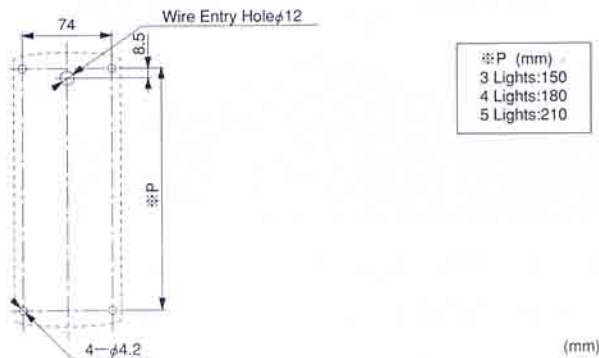

Patlite has perfected a 37.5mm thin design that significantly enhances integration with the equipment to which the signal system is attached.

New and exclusive LED lighting design (patent pending) PAT.P

Dimensions

Mounting Dimension

Note: See page 84 for wiring diagram

WEP/WE type

Number of stacks	Model	Rated Voltage	Power Consumption	Mass
3Lights	-302	AC/DC 24V	1.7W	0.26kg
	-302FB	AC/DC 24V	2.7W	0.30kg
4Lights	-402	AC/DC 24V	2.0W	0.31kg
	-402FB	AC/DC 24V	3.2W	0.35kg
5Lights	-502	AC/DC 24V	2.7W	0.31kg
	-502FB	AC/DC 24V	3.7W	0.35kg