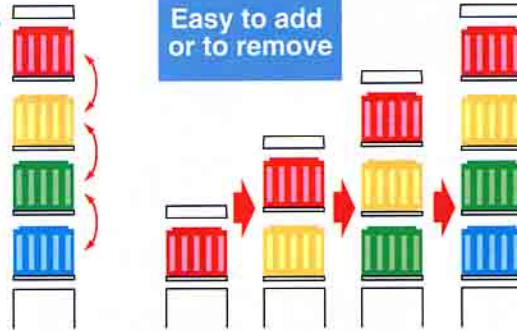

LGEH/LGH

Signal light and large sound volume with 102dB(at 1m) enable to transmit information surely even with large ambient noise.

- High power sound volume : Max.102dB(at 1m) (adjustable)
- High quality clear sound from voice synthesizer is provided by the high bit rate (64kbit/s) : ADPCM.
- Lenses are made of heat and shock resistant polycarbonate resin.
- Available colors are Red, Amber, Green, Blue and Clear.
- NPN open collector transistor compatible.(24V AC/DC)
- Both Continuous and flashing lights are available.
- LED unit and Incandescent unit can be combined in a signal tower.(24V type)
- The large prism cut lens(ϕ 100mm \times 60mm high) provides enhanced illumination downward, when signal tower is mounted on tall machines.
- Newly developed triple-reflection system ensures high visibility with LED unit of 32 LEDs and low power consumption.
- Bayonet base incandescent bulbs with LG type stay firm against vibration.

ADPCM64 kbit/s -FV type

Easy to change LED color modules within a signal tower.

L.E.D. modules are interchangeable

- Changing the color sequence does not require re-wiring.
- Note: With the same LED color modules within a signal tower, they light up simultaneously.

The wiring remains same.

The color of the L.E.D. module will always correspond to the color of the wire.

Easy to add or to remove

- LGH type can have up to five modules.
- LGEH type: up to four colors.
- L.E.D. modules are easy to add or remove even after installation.
- Note: Add-on kit is required to add another LED module.